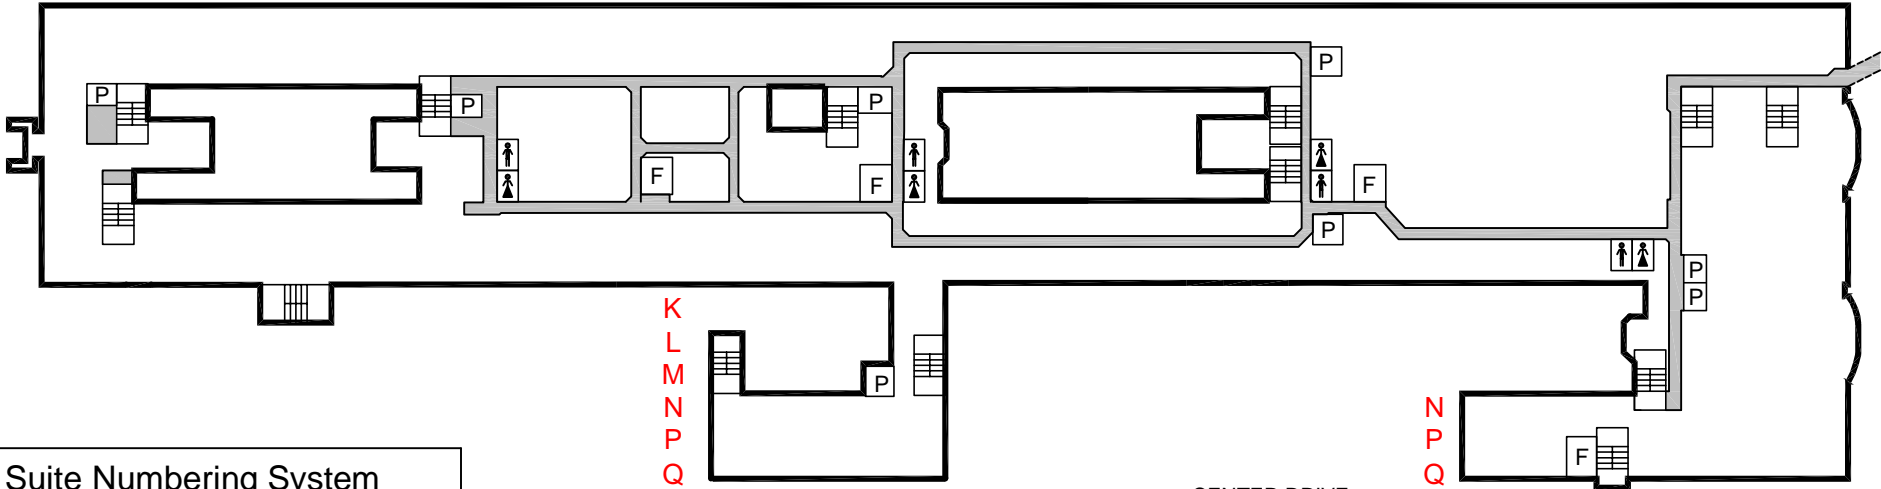

COMMUTER RAIL

EAST DRIVE

366 360 355 350 345 340 335 330 325 320 315 310 307 301

A  
B  
C  
D  
E  
F  
G  
H  
J

A  
B  
C  
D  
E  
F  
G  
H  
J  
K  
L  
M  
N  
P  
Q

CENTER DRIVE

### Suite Numbering System

**307-L**

Represents Floor # →

Represents the bay # (North/South) →

Represents the bay letter (East/West) →

#### KEY

-  Building Entrance
-  Elevator - Passenger
-  Egress Stair
-  Restrooms